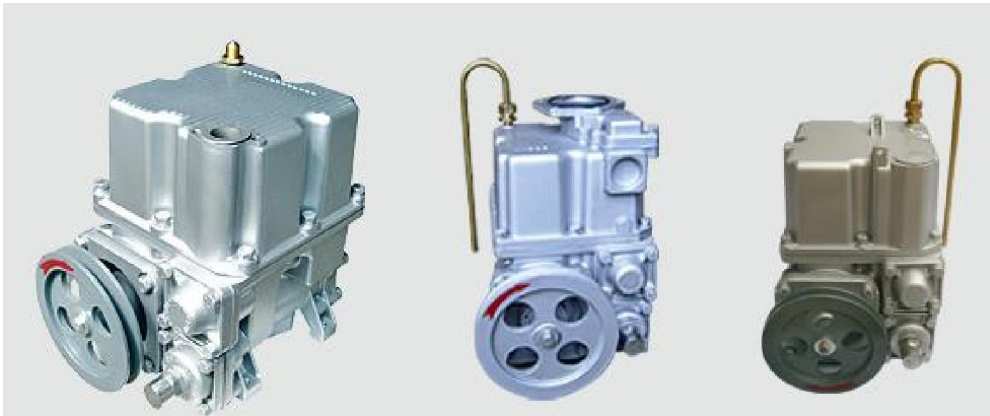

Fuel Dispenser Parts

Combination pumps

Bennett type combination pump

Tokheim type combination pump

Tasturno type combination pump

Big flow Bennett type combination pump(140L/MIN)

Flowmeters

Gilbarco type flowmeter

Tokheim type flowmeter

Tasturno type flowmeter

Big flow Bennett flowmeter(140L/MIN)

Bennett type flowmeter

Combination pump & flowmeter connector

WD-BIG BNT

WD-BNT

WD-BNT&2BNT-F