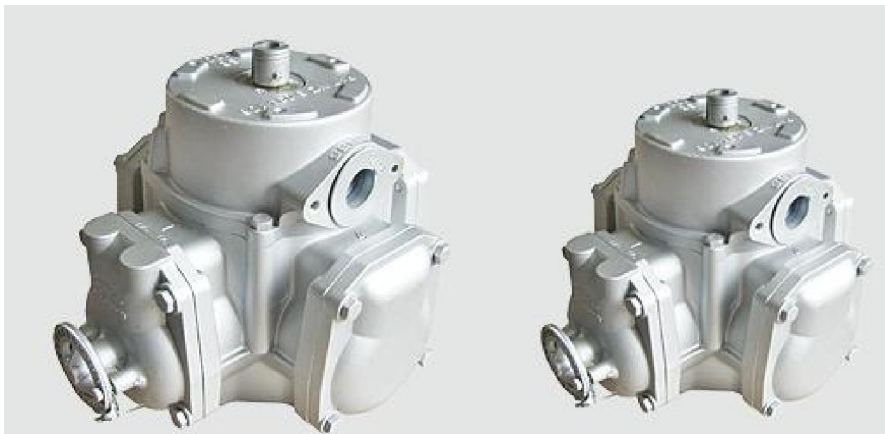

Fuel Dispenser Parts

Combination pumps

Bennett type combination pump

Tokheim type combination pump

Tasturno type combination pump

Big flow Bennett type combination pump(140L/MIN)

Flowmeters

Gilbarco type flowmeter

Tokheim type flowmeter

Tasturno type flowmeter

Big flow Bennett flowmeter(140L/MIN)

Bennett type flowmeter

Combination pump & flowmeter connector

WD-BIG BNT

WD-BNT

WD-BNT&2BNT-F