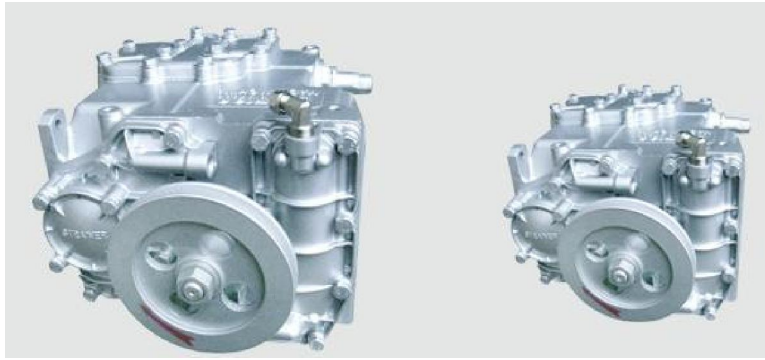

Fuel Dispenser Parts

Combination pumps

Bennett type combination pump

Tokheim type combination pump

Tasturno type combination pump

Big flow Bennett type combination pump(140L/MIN)

Flowmeters

Gilbarco type flowmeter

Tokheim type flowmeter

Tasturno type flowmeter

Big flow Bennett flowmeter(140L/MIN)

Bennett type flowmeter

Combination pump & flowmeter connector

WD-BIG BNT

WD-BNT

WD-BNT&2BNT-F