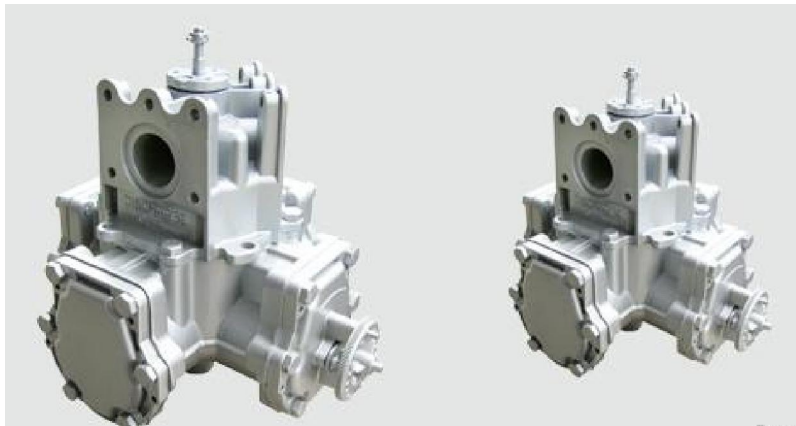

Fuel Dispenser Parts

Combination pumps

Bennett type combination pump

Tokheim type combination pump

Tasturno type combination pump

Big flow Bennett type combination pump(140L/MIN)

Flowmeters

Gilbarco type flowmeter

Tokheim type flowmeter

Tasturno type flowmeter

Big flow Bennett flowmeter(140L/MIN)

Bennett type flowmeter

Combination pump & flowmeter connector

WD-BIG BNT

WD-BNT

WD-BNT&2BNT-F