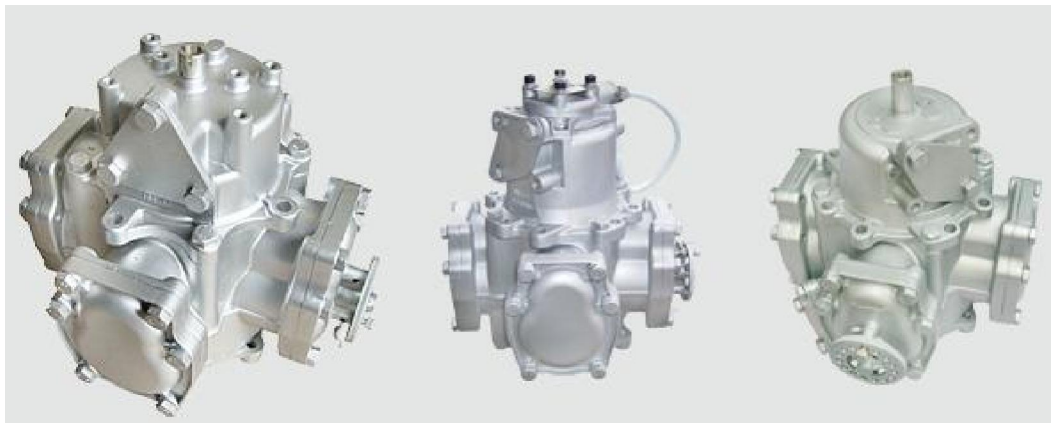

Fuel Dispenser Parts

Combination pumps

Bennett type combination pump

Tokheim type combination pump

Tasturno type combination pump

Big flow Bennett type combination pump(140L/MIN)

Flowmeters

Gilbarco type flowmeter

Tokheim type flowmeter

Tasturno type flowmeter

Big flow Bennett flowmeter(140L/MIN)

Bennett type flowmeter

Combination pump & flowmeter connector

WD-BIG BNT

WD-BNT

WD-BNT&2BNT-F