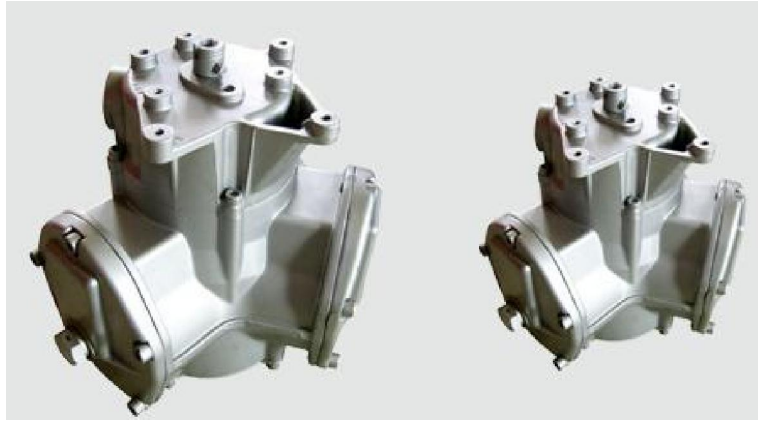

Fuel Dispenser Parts

Combination pumps

Bennett type combination pump

Tokheim type combination pump

Tasturno type combination pump

Big flow Bennett type combination pump(140L/MIN)

Flowmeters

Gilbarco type flowmeter

Tokheim type flowmeter

Tasturno type flowmeter

Big flow Bennett flowmeter(140L/MIN)

Bennett type flowmeter

Combination pump & flowmeter connector

WD-BIG BNT

WD-BNT

WD-BNT&2BNT-F